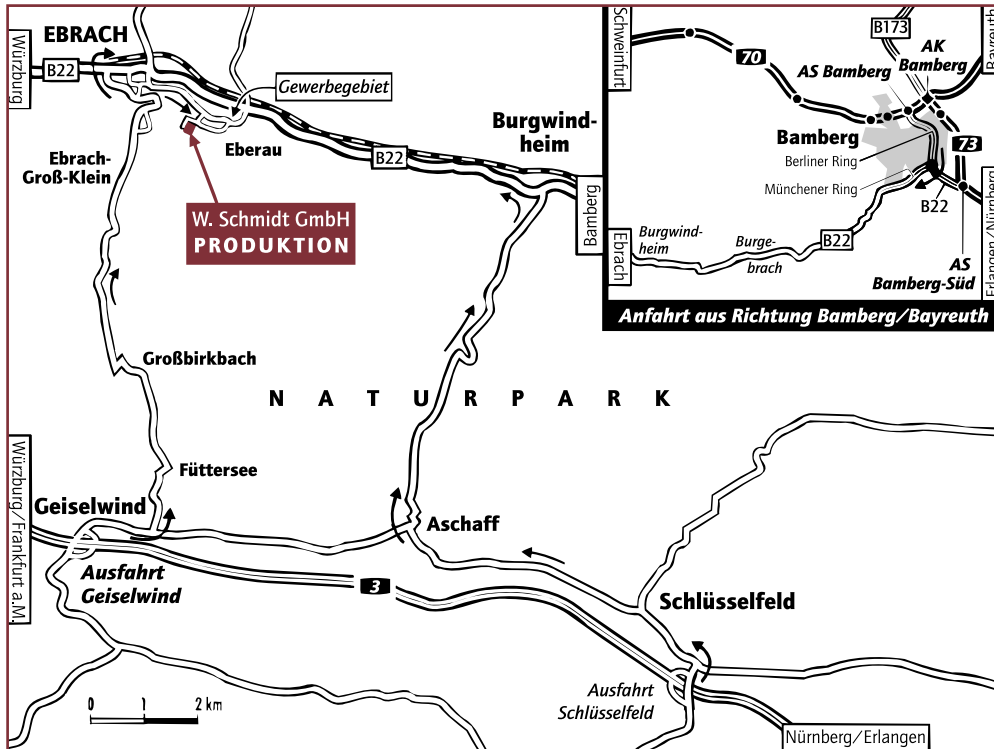

After 900 m you'll see on your left a church tower and a signpost to "Arbeitsamt". Just before this, turn left into Emil-Kränzlein-Strasse.

Follow this road to the end.

The last building (yard entrance) on the left is your destination.

### JOURNEY / NORTH

Take the A3 Munich/Würzburg motorway until the Erlangen/Fürth intersection, and then continue in the direction of Erlangen/Bamberg (A73) until the exit marked Erlangen-Zentrum.

From there turn right towards Zentrum (Werner von Siemens Str.) and at the next crossroads turn right again in the direction of Nürnberg (Äußere Nürnberger Str.).

After 500 m you'll see on your right a church tower. After this turn right into Emil-Kränzlein-Strasse.

Follow this to the end.

The last building (yard entrance) on the left is your destination.

### COMING FROM WUERZBURG:

- A 3 FRANKFURT/WUERZBURG
- A 3 Take the Geiselwind exit. The route is signposted until Ebrach. In Ebrach, follow signs for Bamberg, after about one kilometre outside of Ebrach turn right into the Eberau industrial estate.