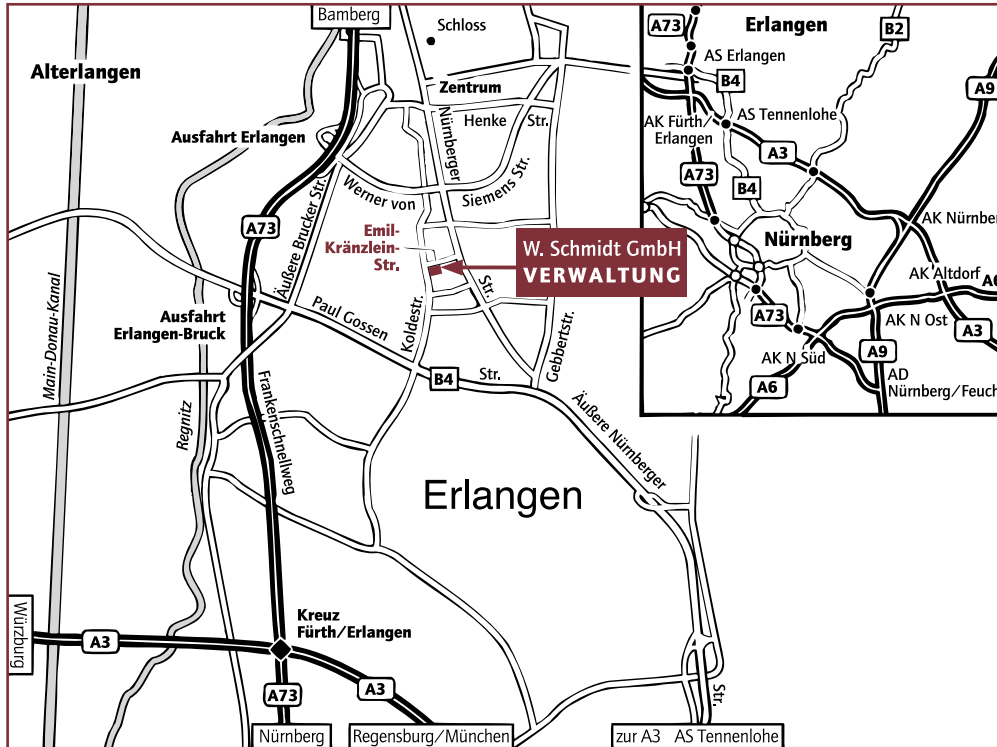

### JOURNEY / SOUTH

Take the A3 Munich/Wuerzburg motorway until the Tennenlohe exit, and then continue in the direction of Erlangen.

After 5 km, at the large crossroads turn right towards Zentrum/Kongreß-Zentrum and after 20 m turn left towards Zentrum/Kongreß-Zentrum (Äußere Nürnberger Str.).

After 900 m you'll see on your left a church tower and a signpost to "Arbeitsamt". Just before this, turn left into Emil-Kränzlein-Strasse.

Follow this road to the end.

The last building (yard entrance) on the left is your destination.

### JOURNEY / NORTH

Take the A3 Munich/Würzburg motorway until the Erlangen/Fürth intersection, and then continue in the direction of Erlangen/Bamberg (A73) until the exit marked Erlangen-Zentrum.

From there turn right towards Zentrum (Werner von Siemens Str.) and at the next crossroads turn right again in the direction of Nürnberg (Äußere Nürnberger Str.).

### COMING FROM WUERZBURG:

- A 3 FRANKFURT/WUERZBURG
- A 3 Take the Geiselwind exit. The route is signposted until Ebrach. In Ebrach, follow signs for Bamberg, after about one kilometre outside of Ebrach turn right into the Eberau industrial estate.